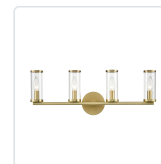

REVOLVE WV309044

FIXTURE DIMENSIONS	W25" x H8-5/8" x E4-1/4"
HEIGHT FROM CENTER	6.6"
LAMP TYPE	E12
MAX WATTAGE	60W
BULB QTY	4
BULBS INCLUDED	No
VOLTAGE	120V
GLASS DETAILS	Clear Glass
MATERIAL	Steel
INSTALL OPTIONS	Up/Down; Wall;
LOCATION	Damp
CANOPY DIMENSIONS	D4-3/4" x E7/8"
PAINT FINISH	NB01; PN01; UB01;

[D - Diameter, L - Length, W - Width, H - Height, E - Extension]

AVAILABLE FINISHES:

WV309044PNCG
Clear
Glass/Polished
Nickel

WV309044UBCG
Clear Glass/Urban
Bronze

WV309044NBCG
Clear Glass/Natural
Brass

*For complete warranty terms, please visit: www.aloralighting.com/warranty